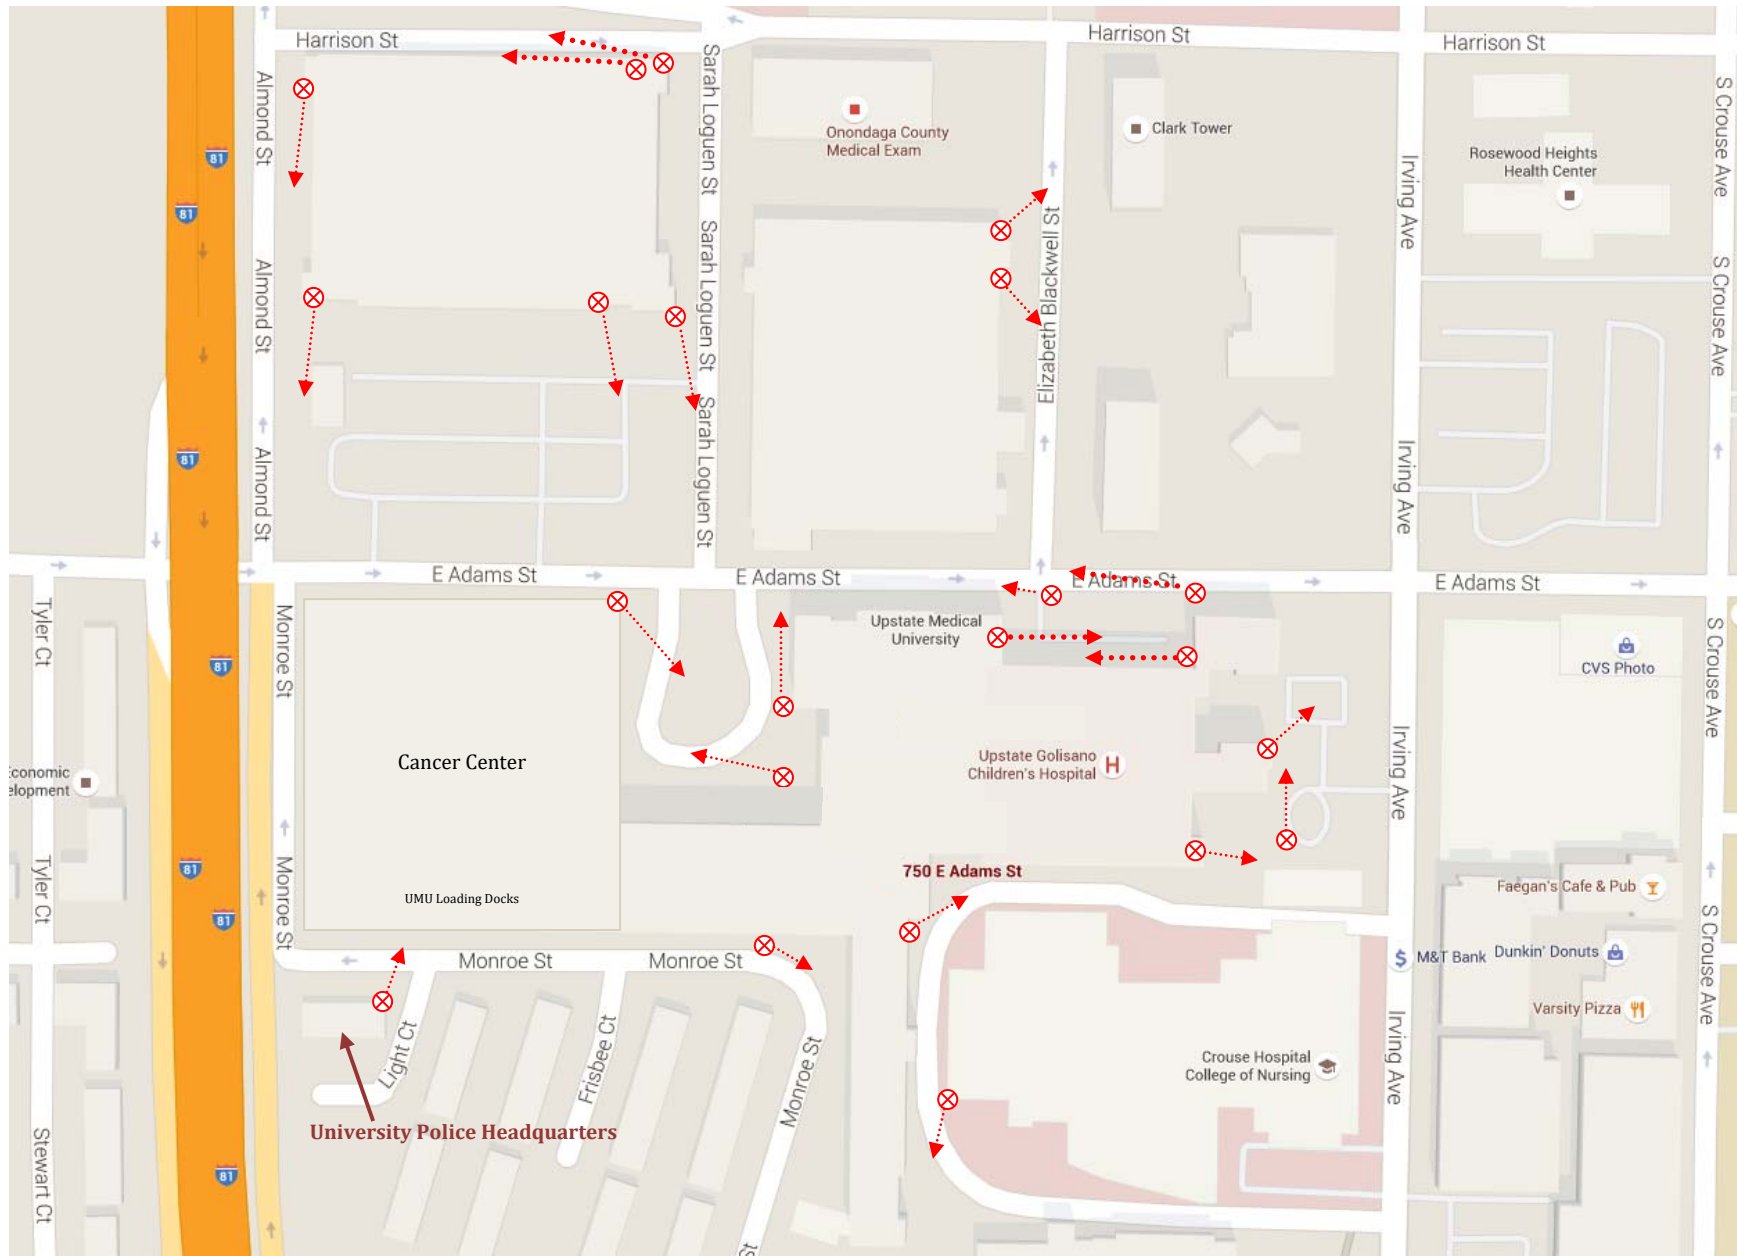

# New York State University Police – Upstate Medical University Camera Locations

⊗ - PTZ Camera